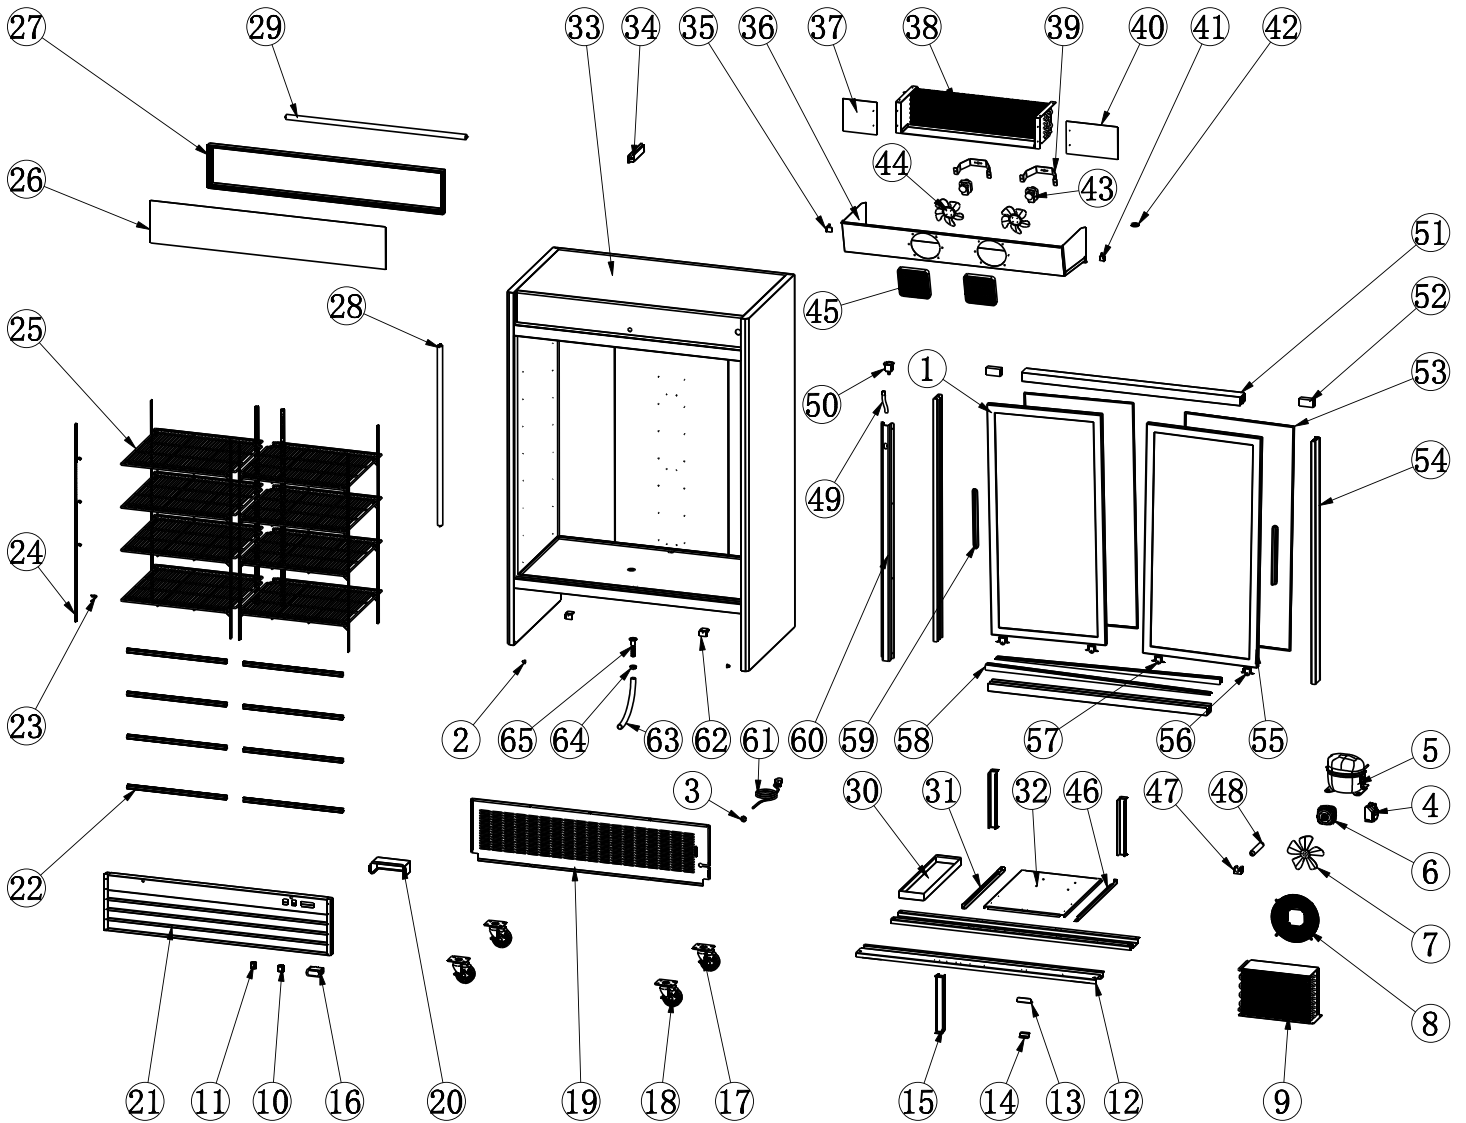

Parts Breakdown

Model RE-CN-0045-HC 50032

Parts Breakdown

Model RE-CN-0045-HC 50032

Item No.	Description	Position	Item No.	Description	Position	Item No.	Description	Position
AA766	Left Glass Door for 50032	1	AA809	K Strip for 50032	24	AB595	Filter Fixer for 50032	47
AA767	Front Grill Fixer for 50032	2	AA779	Shelf for 50032	25	AB594	Filter D25x160-B for 50032	48
AA703	Power Cord Cover for 50032	3	AA780	Light Plate for 50032	26	AA528	Inner Drain Pipe for 50032	49
AE876	Compressor for 50032	5	AA781	Light Box for 50032	27	AA712	Inner Drain Tube Connector for 50032	50
AA984	Condenser Fan Motor for 50032	6	AA722	LED Light for 50032	28	AA796	Upper Cabinet Frame for 50032	51
AA764	Condenser/Evaporator Fan Motor Blade for 50032	7	AA782	LED Light in Light Box for 50032	29	AG050	Bottom Cabinet Frame for 50032	51
AA249	Condenser Fan Motor Cover for 50032	8	AB959	Outer Drain Pan for 50032	30	AA797	Rubber Limited Block for 50032	52
AA770	Condenser for 50032	9	AE892	Left Rail for Installation Board for 50032	31	AA798	Seal Strip for 50032	53
AA362	LED Light Switch for 50032	10	AE893	Installation Board for 50032	32	AG051	Left/Right Cabinet Frame for 50032	54
AA124	Power Switch for 50032	11	AA787	LED Power Supply for 50032	34	AA800	Right Glass Door for 50032	55
AE878	Caster Supporter for 50032	12	AB962	Left Bracket for Evaporator Fan Cover for 50032	35	AA801	Bigger Wheel for Door for 50032	56
AB974	Handle for Installation Board for 50032	13	AE886	Evaporator Cover for 50032	36	AA802	Smaller Wheel for Door for 50032	57
AA304	Installation Board Limited Block for 50032	14	AE887	Left End Plate for Evaporator for 50032	37	AG052	Door Track for 50032	58
AE879	Support Rod for 50032	15	AA791	Evaporator for 50032	38	62363	Door Handle for 50032	59
AB109	Thermostat for 50032	16	AA757	Evaporator Fan Motor Bracket for 50032	39	AE891	Air Pipe Protection Board for 50032	60
26247	Caster without Brake for 50032	17	AE888	Right End Plate for Evaporator for 50032	40	AA805	Power Cord for 50032	61
26246	Caster with Brake for 50032	18	AA793	Right Bracket for Evaporator Fan Cover for 50032	41	AG053	Grill Fixer for 50032	62
AE881	Back Grill for 50032	19	AA794	Power Cord Cover for 50032	42	AA216	Drain Tube for 50032	63
AA214	Thermostat Water Proof Cover for 50032	20	68809	Evaporator Fan Motor EM3020-28-C04 / 110V for 50032	43	AA687	Drain Pipe Cover for 50032	64
AG049	Front Grill for 50032	21	61219	Evaporator Fan Blade V154/22 for 50032	44	AA686	Plastic Drain Pipe with Fixer for 50032	65
AA777	Shelf Tag for 50032	22	AA710	Evaporator Fan Motor Cover for 50032	45			
26884	K Clip for 50032	23	AE894	Right Rail for Installation Board for 50032	46			